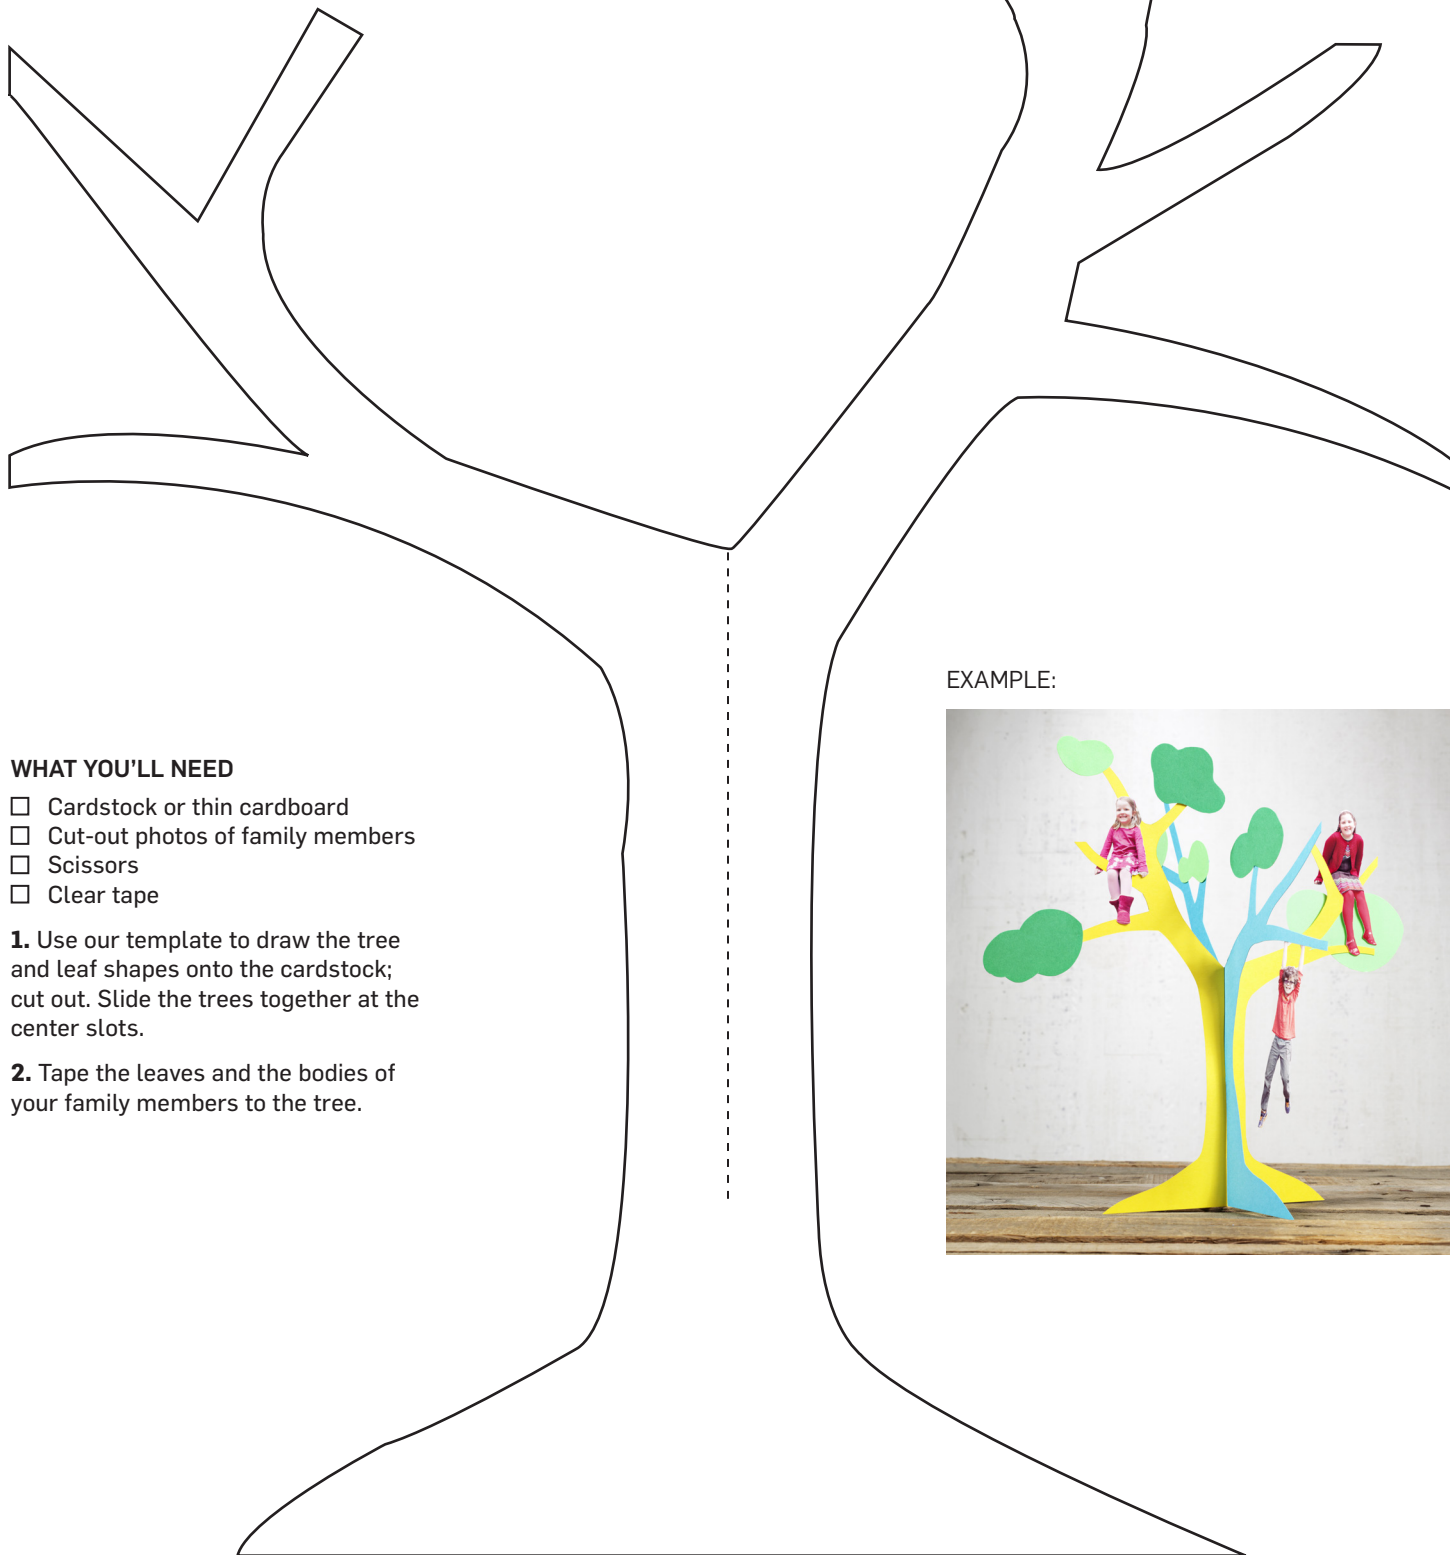

# FamilyFun

## Father's Day | Family Tree

PAGE ONE

### WHAT YOU'LL NEED

- Cardstock or thin cardboard
- Cut-out photos of family members
- Scissors
- Clear tape

**1.** Use our template to draw the tree and leaf shapes onto the cardstock; cut out. Slide the trees together at the center slots.

**2.** Tape the leaves and the bodies of your family members to the tree.

EXAMPLE: